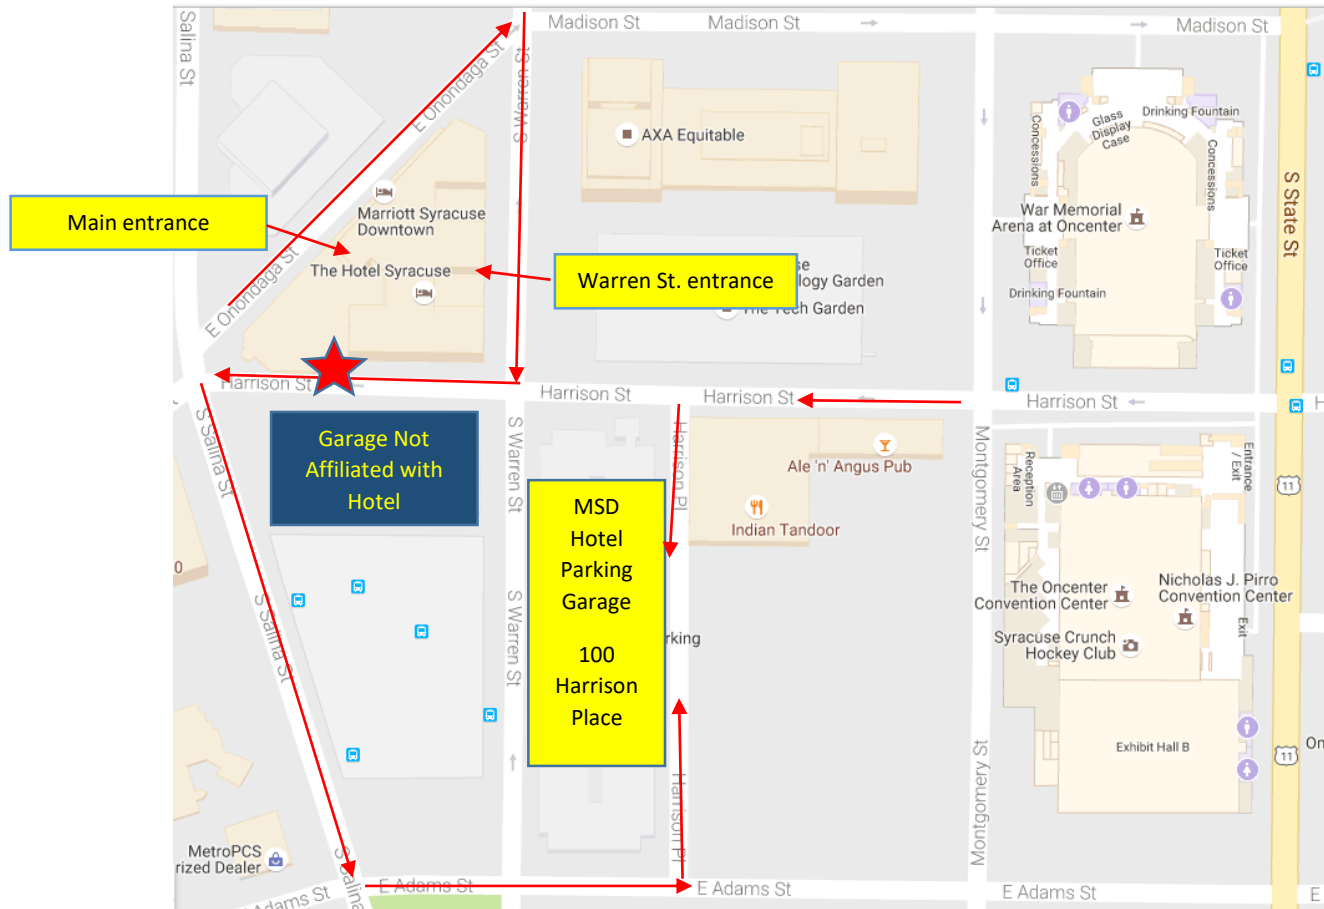

## Marriott Syracuse Downtown Parking Directions

Vendor Entrance/Employee Entrance:

Exhibitors should load-in their gear at the Harrison Street Employee Entrance. Signage will guide you to the freight elevators to the exhibit area - move your vehicle to the MSD Hotel Parking Garage after load-in, using the guide above.

Attendees should park in the MSD Hotel Garage and walk to the Warren Street Entrance.

Pickup a sticker for your garage ticket at the Expo Registration Desk in order to receive the Free Overnight Parking or \$3 Day of Event Parking